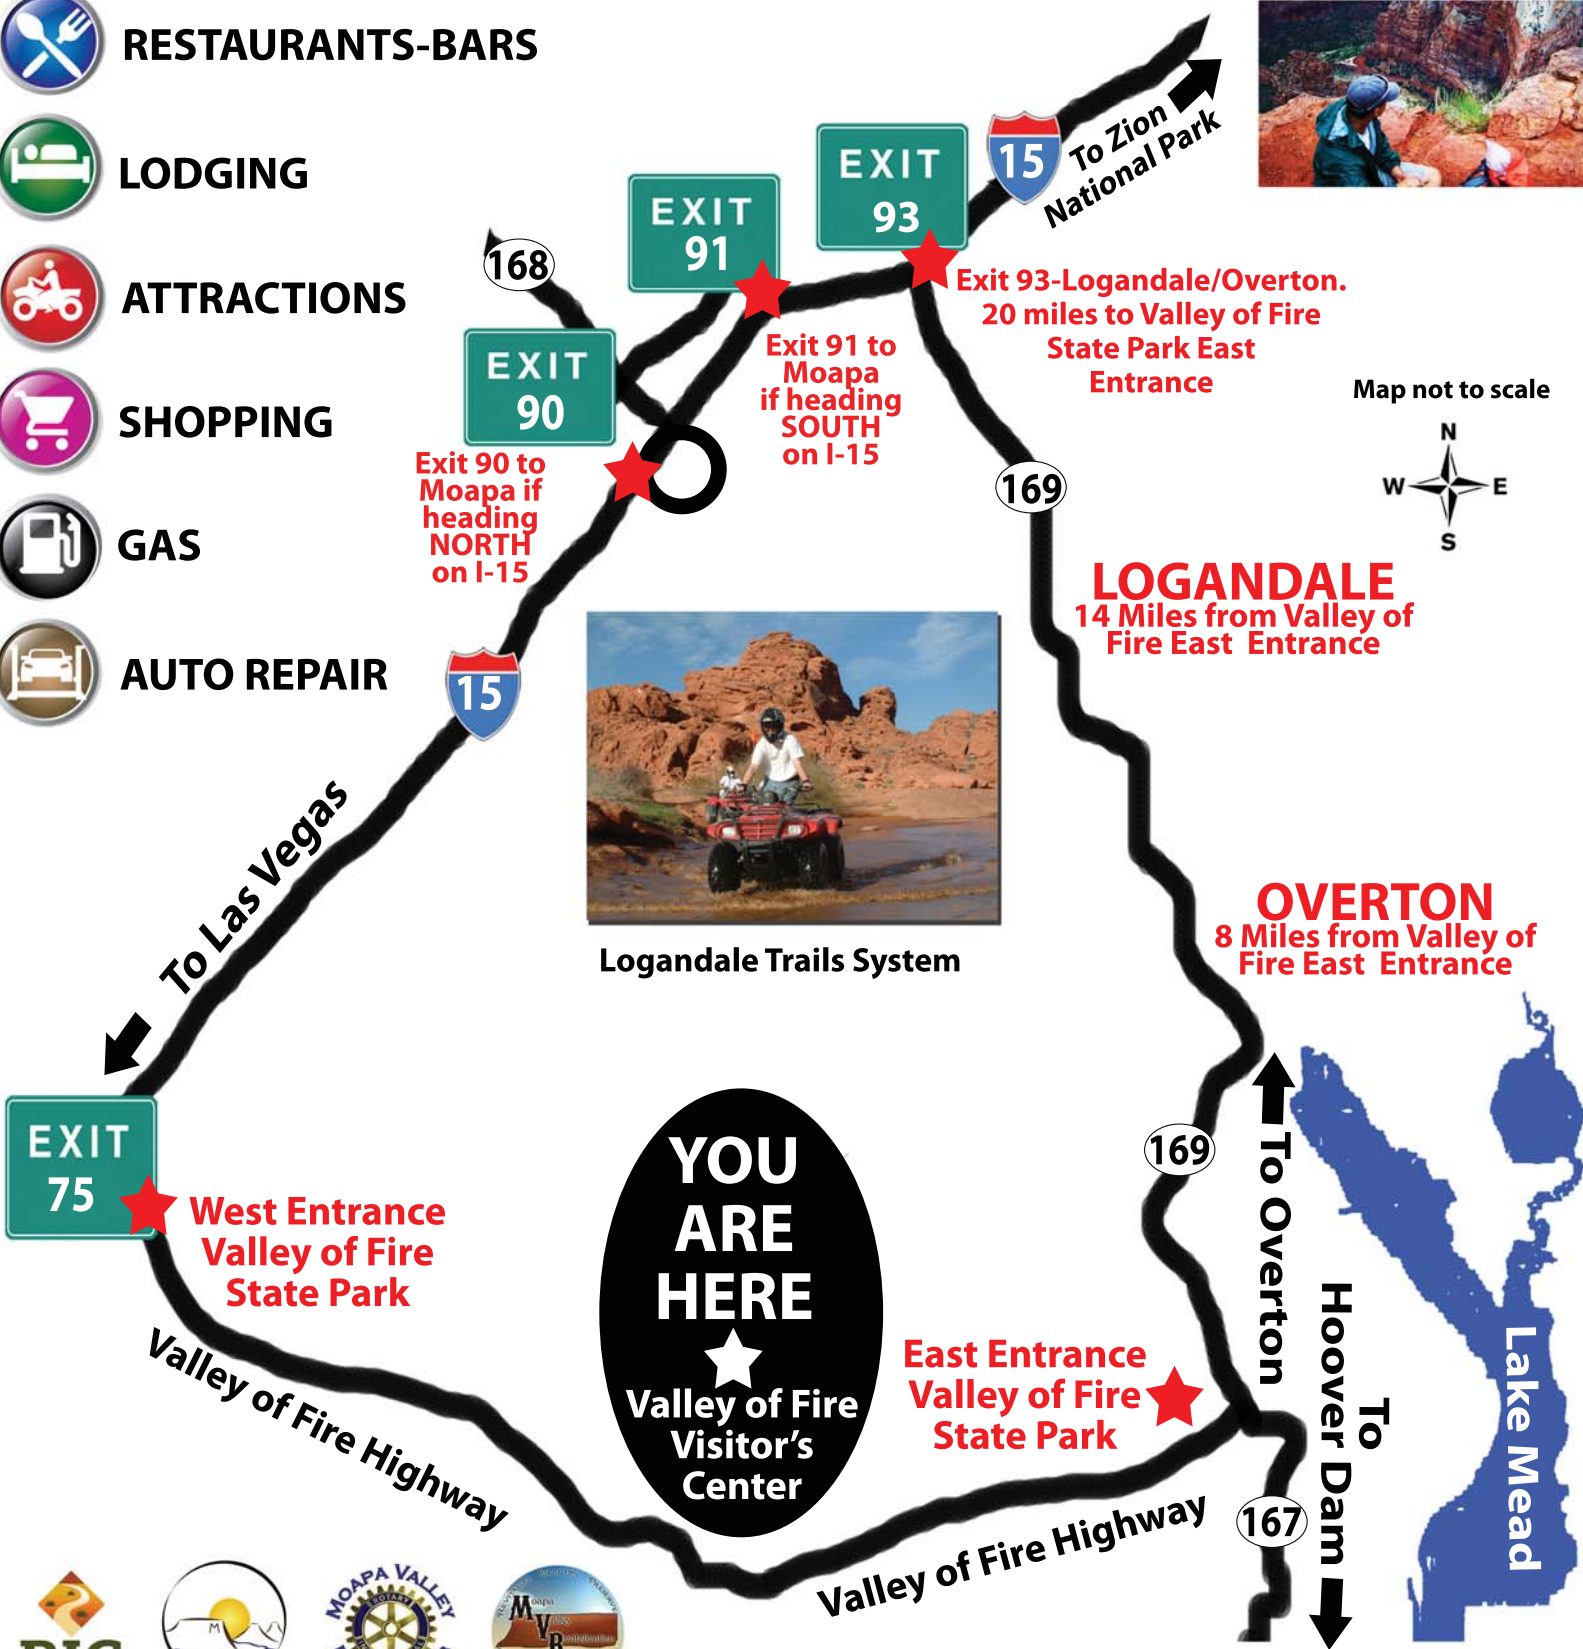

Overton/Logandale Services

www.moapavalleychamber.com

 RESTAURANTS-BARS

 LODGING

 ATTRACTIONS

 SHOPPING

 GAS

 AUTO REPAIR

Map not to scale

Logandale Trails System

YOU ARE HERE
★
Valley of Fire Visitor's Center